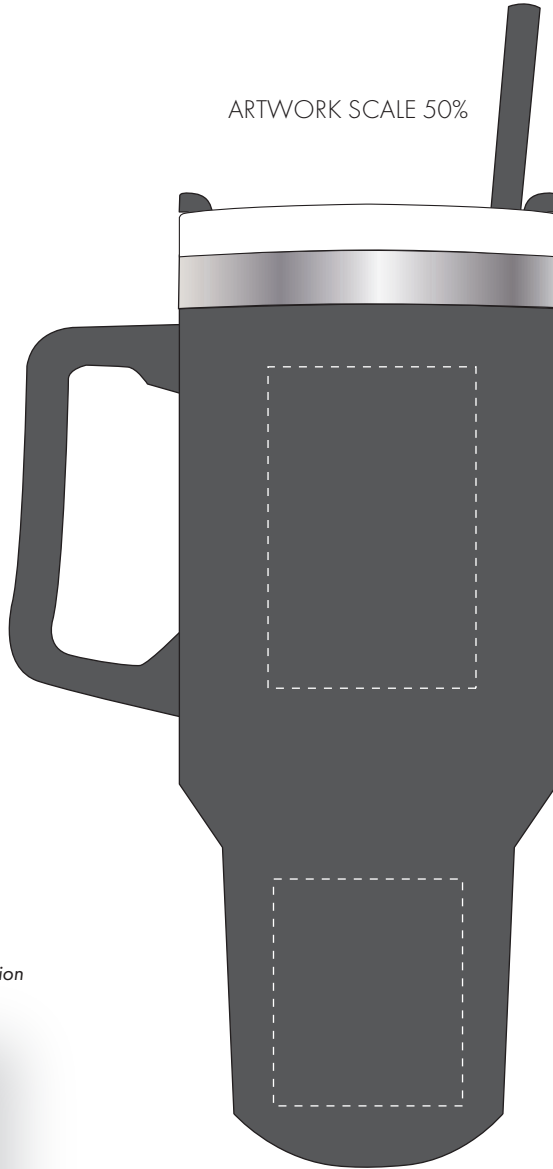

Your Ref:	Quantity:	Product Code: MG2024
Our Ref:	Version: 1	Product Colour: GUN METAL

**PRINTING CONCERNS:**

**PRODUCT INFO: LOGO MAY NOT LINE UP TO STRAW**

Please note that this product has Sustainability Markings that are not visible from this perspective

We stock this item in the following colours

**PANTONE REFERENCE(S)**

● ENGRAVED

ARTWORK SCALE 100%  
Max top engrave area: 55mm x 85mm

ARTWORK SCALE 100%  
Max Bottom engrave area: 50mm x 60mm

Product Image for visualisation  
- colours may vary

The dashed line is to demonstrate print area and will not appear on your printed item

**PLEASE NOTE:**

- All colours including print and product are for visual purposes only and should not be regarded as the actual colour of the product and print.
- Some products may vary from batch to batch and may differ from previous orders.
- The colour and texture of a product can also have an effect on the final print colour.
- By approving this order we accept that you understand these terms.